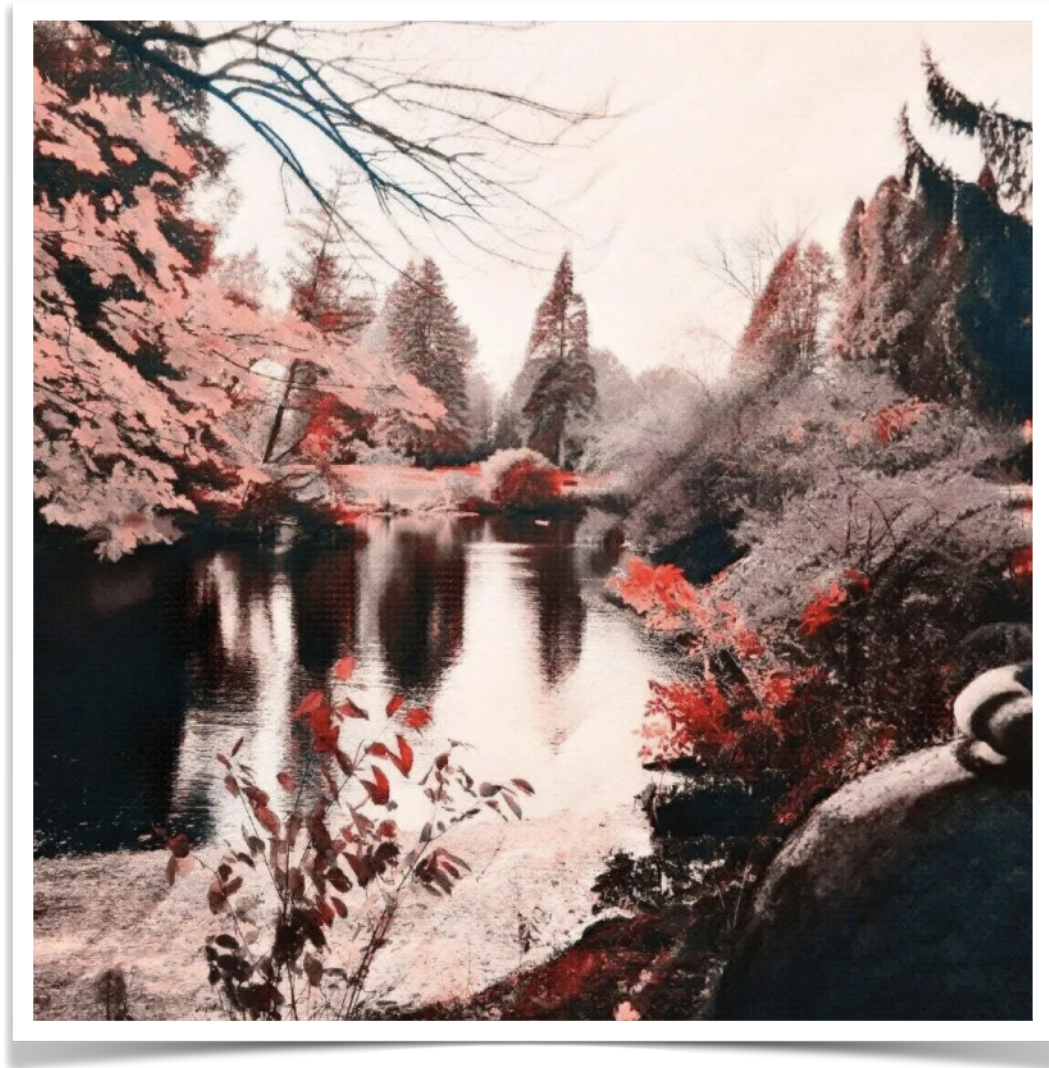

Created by BAYLINS

Painted Palms | Chrispy

Chrispy's "Painted Palms" transforms an upward view of tropical palm trees into a dreamy double-exposed composition, where analog film techniques blend swaying fronds with ethereal light leaks and color shifts.

Created by Sketxh7ins

Mood for the Day | TB Murphy

TB Murphy applies infrared photography techniques to capture a forest landscape with bold red and cream tones, creating an otherworldly aesthetic.

Created by tb murphy