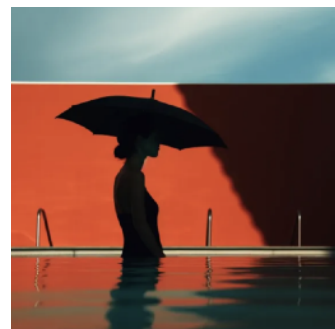

We've been on the hunt for our favorite creations again, so let's get stuck into this month's edition!

Steady Path | BAYLINS

BAYLINS sets a reflective tone in 'Steady Path'. The soft glow and silhouetted figure build a calm, cinematic mood that lingers throughout the piece.

Created by BAYLINS

Painted Palms | Chrispy

Chrispy's "Painted Palms" transforms an upward view of tropical palm trees into a dreamy double-exposed composition, where analog film techniques blend swaying fronds with ethereal light leaks and color shifts.